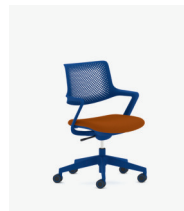

Picado™
BY NATIONAL

Stunning style and simple comfort.

Picado's eye-catching, monochromatic palette makes it easy to add style and functionality to any multipurpose space. Designed to accommodate collaborative settings, Picado supports changing postures and provides maximum comfort with its intuitive adjustments and flex back design. Choose from worksurface and stool height solutions to outfit entire spaces with consistent style.

Contrasting Seat Task Chairs

Black Frame

Grey Frame

Midnight Blue Frame

Black

Grey

Midnight Blue

Red Frame