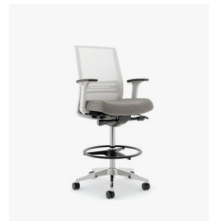

Joya™
BY KIMBALL

Designed just for you.

Joya is an ergonomic and sophisticated seating solution for active work areas. With a modern, confident aesthetic and multiple base, frame, arm, and material options, Joya is specifically designed for increased comfort. The side chair (armless or with arms) can be stacked for ease of storage.

Armless

Static Arms

3D Height Adjustable Arms

Height Adjustable Arms

4D Height Adjustable Arms

Task Stools

Sit-to-Stand

Side Chairs

Stools

Headrest

Laudio®
BY NATIONAL

Essential comfort with practical value.

Available in 6 colors, Laudio's mesh back provides breathability and conforms to support the user. Its height adjustability mechanism, synchro tilt feature, and locking back allow the user to adjust Laudio to fit their height and chair recline preferences to maximize productivity and comfort. The optional seat slide, headrest, and adjustable arms offer even more ergonomic customization. Available with arms or armless, it fits a variety of spaces and user needs.