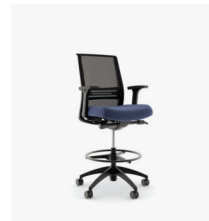

Joya™
BY KIMBALL

Designed just for you.

Joya is an ergonomic and sophisticated seating solution for active work areas. With a modern, confident aesthetic and multiple base, frame, arm, and material options, Joya is specifically designed for increased comfort. The side chair (armless or with arms) can be stacked for ease of storage.

Armless

Static Arms

3D Height Adjustable Arms

Height Adjustable Arms

4D Height Adjustable Arms

Task Stools

Sit-to-Stand

Side Chairs

Stools

Headrest

Laudio®
BY NATIONAL

Essential comfort with practical value.

Available in 6 colors, Laudio's mesh back provides breathability and conforms to support the user. Its height adjustability mechanism, synchro tilt feature, and locking back allow the user to adjust Laudio to fit their height and chair recline preferences to maximize productivity and comfort. The optional seat slide, headrest, and adjustable arms offer even more ergonomic customization. Available with arms or armless, it fits a variety of spaces and user needs.