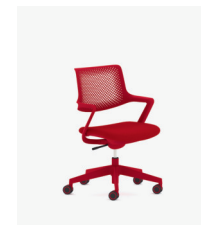

Picado™
BY NATIONAL

Stunning style and simple comfort.

Picado's eye-catching, monochromatic palette makes it easy to add style and functionality to any multipurpose space. Designed to accommodate collaborative settings, Picado supports changing postures and provides maximum comfort with its intuitive adjustments and flex back design. Choose from worksurface and stool height solutions to outfit entire spaces with consistent style.

Contrasting Seat Task Chairs

Black Frame

Grey Frame

Midnight Blue Frame

Black

Grey

Midnight Blue

Red Frame

Taupe Frame

White Frame

Red

Taupe

White

Fierce®
BY NATIONAL

Great value for any situation.

Fierce expertly delivers what you need when you need it. With a quick turn around of 48 hours to ship, it meets your task needs in a hurry. Featuring a variety of ergo adjustments and a black mesh seat and back, Fierce is a sleek task solution for any space.

Bloom®
BY KIMBALL

Work
casually and
comfortably.

Casual while being sophisticated, Bloom fits comfortably in a variety of settings. United by the same base design, the lounge chair offers a tailored seat with optional contrasting fabric, while the occasional tables are available in a range of shapes, heights, and materials.