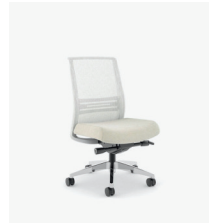

Bloom®
BY KIMBALL

Work
casually and
comfortably.

Casual while being sophisticated, Bloom fits comfortably in a variety of settings. United by the same base design, the lounge chair offers a tailored seat with optional contrasting fabric, while the occasional tables are available in a range of shapes, heights, and materials.

Delgado®
BY NATIONAL

Fashionable
style and
superb
comfort

Delgado offers distinctive elements that make a dramatic impression. Its clean lines and crisp details are enveloped by rich wood or tailored upholstery to create an intriguing seating collection. From static or mobile to sled, rocker, and height adjustable bases, Delgado offers solutions to suit all of your needs. Welcome guests to lobby areas, open plan spaces, conference rooms, and private offices with Delgado.

Joya™
BY KIMBALL

Designed just for you.

Joya is an ergonomic and sophisticated seating solution for active work areas. With a modern, confident aesthetic and multiple base, frame, arm, and material options, Joya is specifically designed for increased comfort. The side chair (armless or with arms) can be stacked for ease of storage.

Stools

Headrest

Laudio®
BY NATIONAL

Essential comfort with practical value.

Available in 6 colors, Laudio's mesh back provides breathability and conforms to support the user. Its height adjustability mechanism, synchro tilt feature, and locking back allow the user to adjust Laudio to fit their height and chair recline preferences to maximize productivity and comfort. The optional seat slide, headrest, and adjustable arms offer even more ergonomic customization. Available with arms or armless, it fits a variety of spaces and user needs.