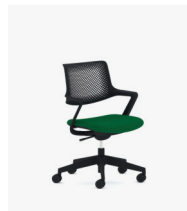

WORK & TASK SEATING

LOOKBOOK

Helio™
BY KIMBALL

Designed
to reduce
visual
disruption.

Helio provides freedom of movement with adjustable comfort that is seamlessly integrated to eliminate visual disruption. The back is constructed with durable, cross-woven nylon that provides ergonomic lumbar support while maintaining its crisp, clean lines. Refined options such as contrasting seat stitching and premium casters with polished accents further elevate the sophistication offered within a light-scale design.

Picado™
BY NATIONAL

Stunning style and simple comfort.

Picado's eye-catching, monochromatic palette makes it easy to add style and functionality to any multipurpose space. Designed to accommodate collaborative settings, Picado supports changing postures and provides maximum comfort with its intuitive adjustments and flex back design. Choose from worksurface and stool height solutions to outfit entire spaces with consistent style.

Contrasting Seat Task Chairs

Black Frame

Grey Frame

Midnight Blue Frame

Black

Grey

Midnight Blue

Red Frame

Bloom®
BY KIMBALL

Work
casually and
comfortably.

Casual while being sophisticated, Bloom fits comfortably in a variety of settings. United by the same base design, the lounge chair offers a tailored seat with optional contrasting fabric, while the occasional tables are available in a range of shapes, heights, and materials.