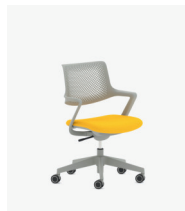

Picado™
BY NATIONAL

Stunning style and simple comfort.

Picado's eye-catching, monochromatic palette makes it easy to add style and functionality to any multipurpose space. Designed to accommodate collaborative settings, Picado supports changing postures and provides maximum comfort with its intuitive adjustments and flex back design. Choose from worksurface and stool height solutions to outfit entire spaces with consistent style.

Contrasting Seat Task Chairs

Black Frame

Grey Frame

Midnight Blue Frame

Black

Grey

Midnight Blue

Red Frame