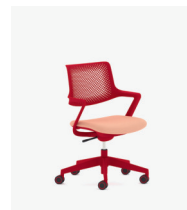

Picado™
BY NATIONAL

Stunning style and simple comfort.

Picado's eye-catching, monochromatic palette makes it easy to add style and functionality to any multipurpose space. Designed to accommodate collaborative settings, Picado supports changing postures and provides maximum comfort with its intuitive adjustments and flex back design. Choose from worksurface and stool height solutions to outfit entire spaces with consistent style.

Contrasting Seat Task Chairs

Black Frame

Grey Frame

Midnight Blue Frame

Black

Grey

Midnight Blue

Red Frame

Taupe Frame

White Frame

Red

Taupe

White

Fierce®
BY NATIONAL

Great value for any situation.

Fierce expertly delivers what you need when you need it. With a quick turn around of 48 hours to ship, it meets your task needs in a hurry. Featuring a variety of ergo adjustments and a black mesh seat and back, Fierce is a sleek task solution for any space.

Bloom®
BY KIMBALL

Work
casually and
comfortably.

Casual while being sophisticated, Bloom fits comfortably in a variety of settings. United by the same base design, the lounge chair offers a tailored seat with optional contrasting fabric, while the occasional tables are available in a range of shapes, heights, and materials.