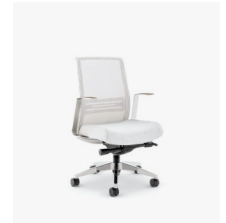

Joya™
BY KIMBALL

Designed just for you.

Joya is an ergonomic and sophisticated seating solution for active work areas. With a modern, confident aesthetic and multiple base, frame, arm, and material options, Joya is specifically designed for increased comfort. The side chair (armless or with arms) can be stacked for ease of storage.

Armless

Static Arms

3D Height Adjustable Arms

Height Adjustable Arms

4D Height Adjustable Arms

Task Stools

Sit-to-Stand

Side Chairs

Stools

Headrest

Laudio®
BY NATIONAL

Essential comfort with practical value.

Available in 6 colors, Laudio's mesh back provides breathability and conforms to support the user. Its height adjustability mechanism, synchro tilt feature, and locking back allow the user to adjust Laudio to fit their height and chair recline preferences to maximize productivity and comfort. The optional seat slide, headrest, and adjustable arms offer even more ergonomic customization. Available with arms or armless, it fits a variety of spaces and user needs.